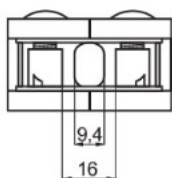

PRODUCT SHEET

Description:

Glass Clamp "Oval-S" 40,5x51x27mm, SS316-Brushed, Flat, 6-10,76mm Glass Thickness, No Safety Pin & No Cushions, (Cushion Model A)

Item number:

22.10.610-0

Units	Box	Carton	HS Code	Barcode
Pcs.	4	24	8302419000	
				5704866476294

SS-316 # 22.10.610-0/660-0

SS-304 # 22.10.610-9

Cushions for stainless steel models

MODEL „A“	Glass thickness	Glass Type	Cushion mm	Item No.:
	6	mono	2 x 5,66	22.10.618-0
	6,76	Lam.	2 x 5,28	22.10.617-0
	8	mono	2 x 4,66	22.10.616-0
	8,76	Lam.	2 x 4,28	22.10.615-9
	10	mono	2 x 3,66	22.10.615-0
	10,76	Lam.	2 x 3,28	22.10.614-0