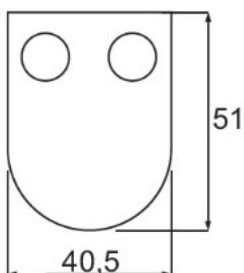

PRODUCT SHEET

Description:

Glass Clamp "Oval-S" 40,5x51x27mm, SS316-Brushed, Flat, 6-10,76mm Glass Thickness, No Safety Pin & No Cushions, (Cushion Model A)

Item number:

22.10.610-0

Units	Box	Carton	HS Code	Barcode
Pcs.	4	24	8302419000	
				5704866476294

SS-316 # 22.10.610-0/660-0

SS-304 # 22.10.610-9

Cushions for stainless steel models

MODEL „A“	Glass thickness	Glass Type	Cushion mm	Item No.:
	6	mono	2 x 5,66	22.10.618-0
	6,76	Lam.	2 x 5,28	22.10.617-0
	8	mono	2 x 4,66	22.10.616-0
	8,76	Lam.	2 x 4,28	22.10.615-9
	10	mono	2 x 3,66	22.10.615-0
	10,76	Lam.	2 x 3,28	22.10.614-0