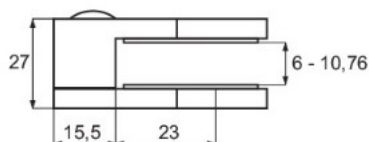

PRODUCT SHEET

Description:

Glass Clamp "Oval-S" 40,5x51x27mm, SS316-Brushed, Flat, 6-10,76mm Glass Thickness, No Safety Pin & No Cushions, (Cushion Model A)

Item number:

22.10.610-0

Units	Box	Carton	HS Code	Barcode
Pcs.	4	24	8302419000	
				5704866476294

SS-316 # 22.10.610-0/660-0

SS-304 # 22.10.610-9

Cushions for stainless steel models

MODEL „A“	Glass thickness	Glass Type	Cushion mm	Item No.:
	6	mono	2 x 5,66	22.10.618-0
	6,76	Lam.	2 x 5,28	22.10.617-0
	8	mono	2 x 4,66	22.10.616-0
	8,76	Lam.	2 x 4,28	22.10.615-9
	10	mono	2 x 3,66	22.10.615-0
	10,76	Lam.	2 x 3,28	22.10.614-0